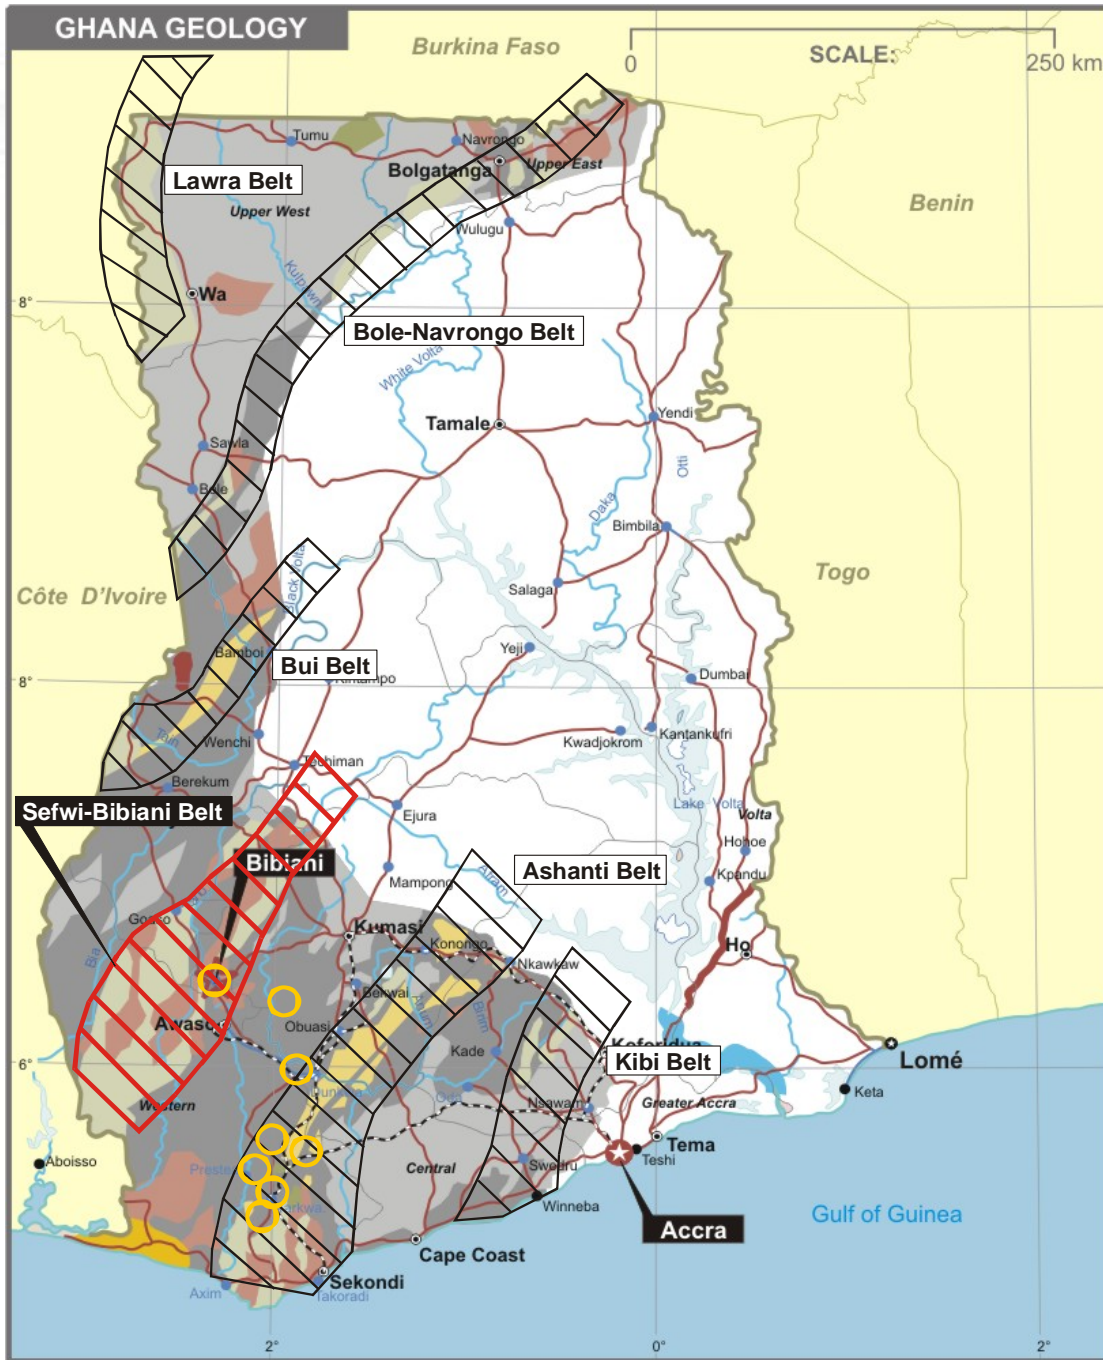

CAG

CENTRAL
AFRICAN GOLD

GHANA

LEGEND:

- River
- Road
- - - Railway
- Western District
- Towns
- ⊙ Major Cities
- ★ Capital City
- Surrounding Countries

GHANA

LEGEND:

- River
- Road
- - - Railway
- Western District
- Towns
- ⊙ Major Cities
- ★ Capital City
- Surrounding Countries

Gold Occurrences ●

GHANA GEOLOGY

LEGEND:

- Superficial Deposits
- Cover Sequence Rocks
- Mobile Belt Rocks
- Tarkwaian
- Upper Birimian
- Lower Birimian
- Basic Intrusives
- Dixcove Granite Complex
- CapE Coast Granite
- Granite
- Gold Mine