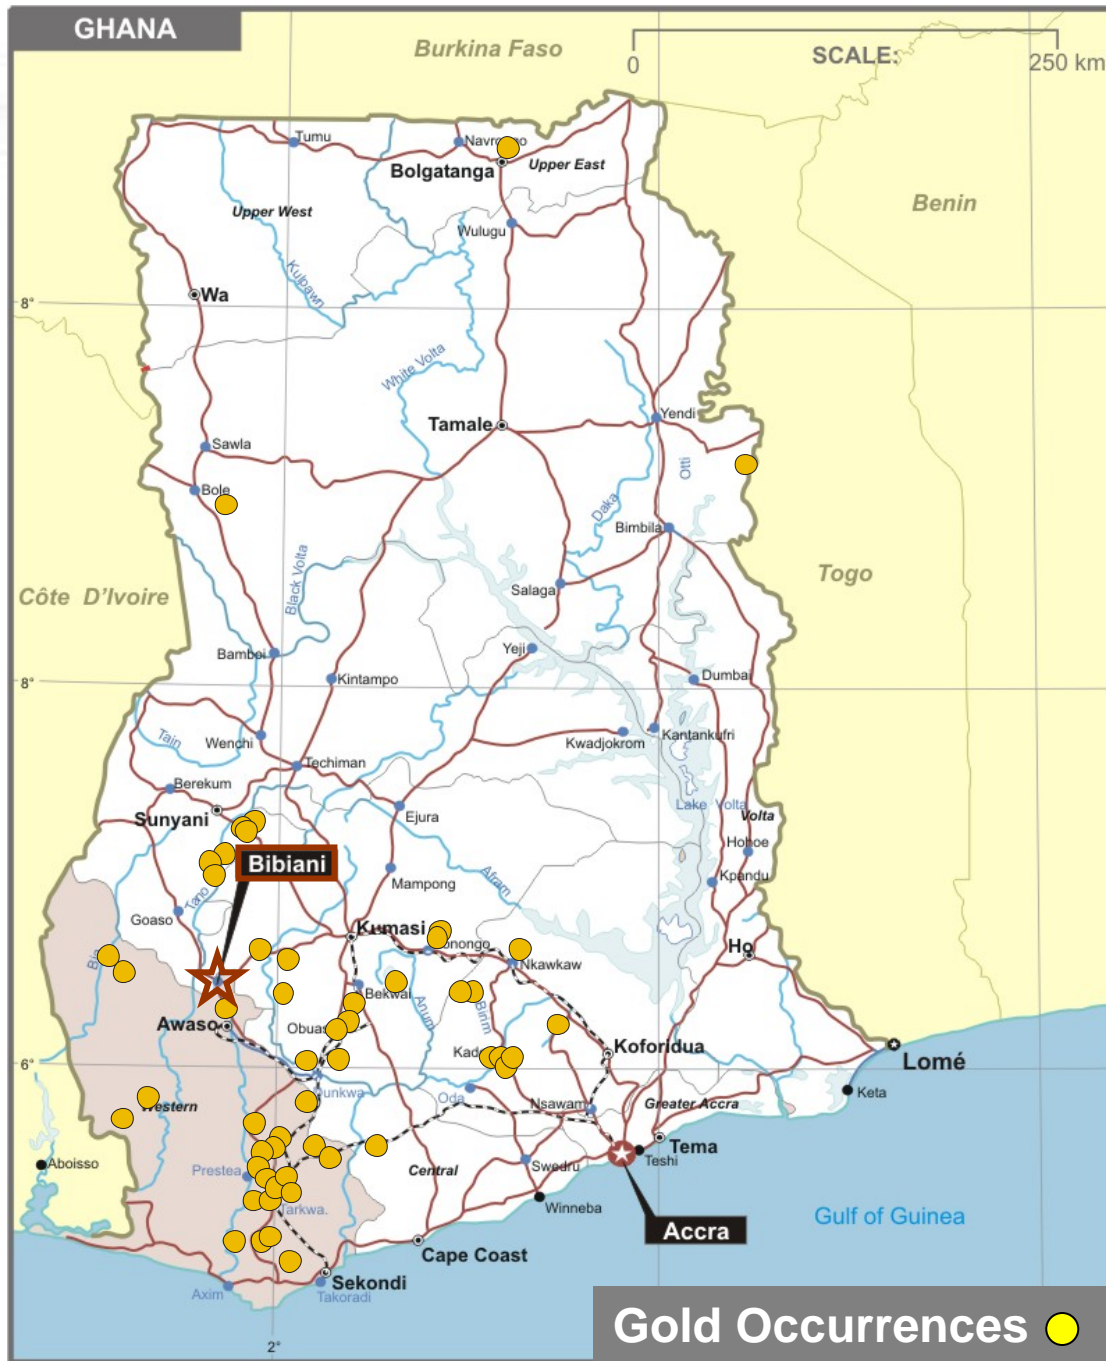

CAG

CENTRAL
AFRICAN GOLD

GHANA

LEGEND:

- River
- Road
- - - Railway
- Western District
- Towns
- ⊙ Major Cities
- ★ Capital City
- Surrounding Countries

GHANA

LEGEND:

- River
- Road
- - - Railway
- Western District
- Towns
- ⊙ Major Cities
- ★ Capital City
- Surrounding Countries

Gold Occurrences ●

GHANA GEOLOGY

LEGEND:

- Superficial Deposits
- Cover Sequence Rocks
- Mobile Belt Rocks
- Tarkwaian
- Upper Birimian
- Lower Birimian
- Basic Intrusives
- Dixcove Granite Complex
- CapE Coast Granite
- Granite
- Gold Mine